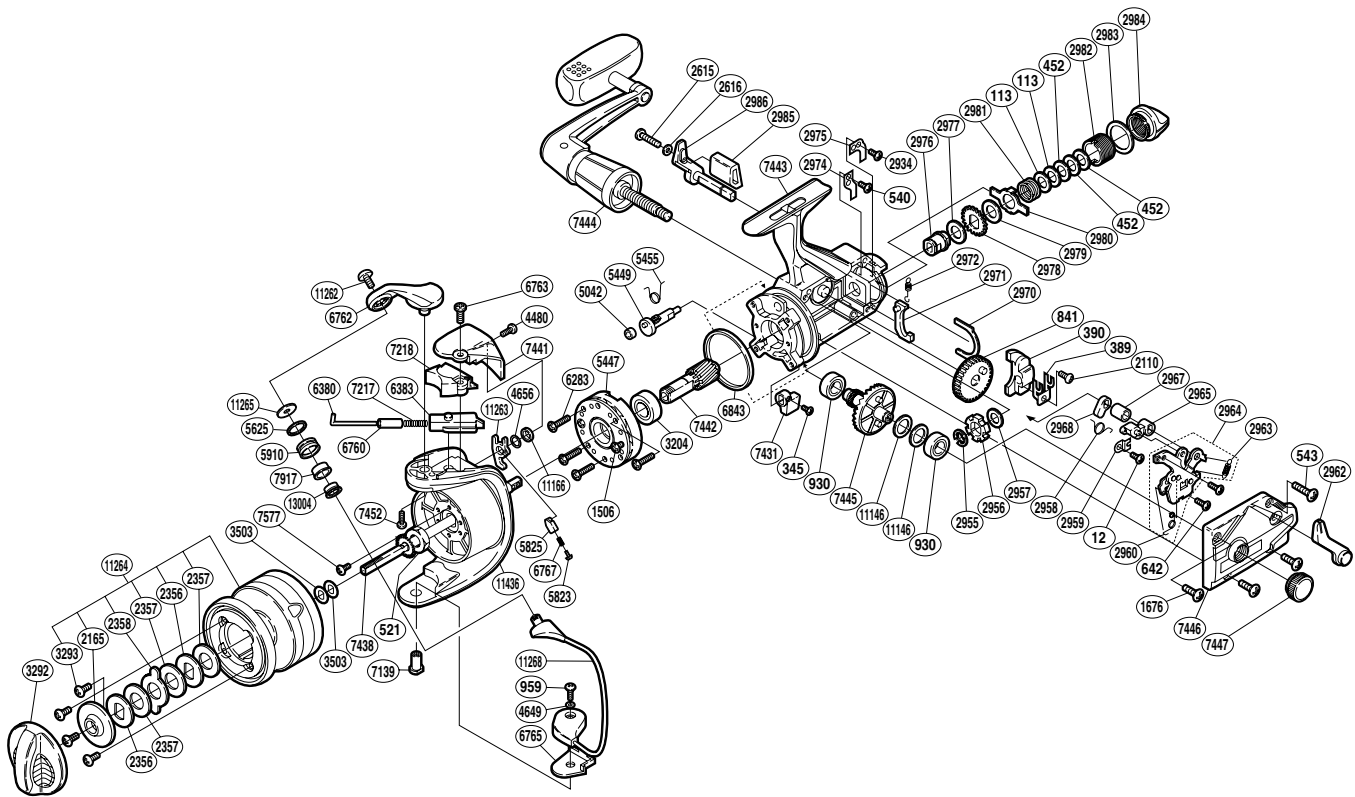

SHIMANO

BAITRUNNER

BTR-3500B

(1SD993501U)

Part No.	Description	Part No.	Description	Part No.	Description
RD 0012	Shaft Retainer Screw	RD 2967	Clutch Cam Spacer	RD 6283	Roller Clutch Screw
RD 0113	Tension Spring Washer "B"	RD 2968	Clutch Cam	RD 6380	Bail Spring Guide (A)
RD 0345	Anti-Reverse Lever Screw	RD 2970	Dial Retainer	RD 6383	Bail Spring Guide (B)
RD 0389	Oscillating Slider Retainer	RD 2971	BaitRunner Pawl	RD 6760	Bail Spring Guide (A) Collar
RD 0390	Oscillating Slider	RD 2972	BaitRunner Pawl Spring	RD 6762	Bail Arm
RD 0452	Tension Spring Washer "A"	RD 2974	BaitRunner Pawl Guide	RD 6763	Bail Spring Cover Screw (A)
RD 0521	Rotor Nut	RD 2975	Dial Click	RD 6765	Bail Hold Support Spacer
RD 0540	Pawl Guide Screw	RD 2976	Free Spool Tension Shaft	RD 6767	Bail Trip Lever Spring
RD 0543	Side Cover Screw (B)	RD 2977	Free Spool Tension Washer (A)	RD 6843	Friction Ring
RD 0642	Clutch Plate Screw	RD 2978	Click Gear	RD 7139	Bail Hold Support Shaft
RD 0841	Oscillating Gear	RD 2979	Free Spool Tension Washer (B)	RD 7217	Bail Spring
RD 0930	Ball Bearing	RD 2980	Eared Washer "Bfs"	RD 7218	Bail Spring Cover
RD 0959	Bail Hold Support Screw	RD 2981	Free Spool Tension Spring	RD 7431	Anti-Reverse Lever
RD 1506	Clutch Cover Screw	RD 2982	Free Spool Tension Screw	RD 7438	Main Shaft
RD 1676	Side Cover Screw (A)	RD 2983	Dial Spacer	RD 7441	Bail Spring Cover Guard
RD 2110	Slider Retainer Screw	RD 2984	BaitRunner Tension Dial	RD 7442	Pinion Gear
RD 2165	Seal Plate	RD 2985	BaitRunner Lever Bridge	RD 7443	Body Assembly
RD 2356	Key Washer	RD 2986	BaitRunner Lever Arm (R)	RD 7444	Handle Assembly
RD 2357	Drag Washer	RD 3204	Ball Bearing	RD 7445	Drive Gear
RD 2358	Eared Washer	RD 3292	Drag Knob	RD 7446	Side Cover
RD 2615	BaitRunner Lever Screw	RD 3293	Seal Plate Screw	RD 7447	Handle Screw Cap
RD 2616	Lock Washer	RD 3503	Spool Washer	RD 7452	Bail Arm Screw
RD 2934	Dial Click Screw	RD 4480	Bail Spring Cover Screw (B)	RD 7577	Nut Lock Screw
RD 2955	"C" Lock	RD 4649	Spacer	RD 7917	Line Roller Bushing
RD 2956	BaitRunner Ratchet	RD 4656	Bail Trip Lever Washer	RD13004	Line Roller Collar
RD 2957	Ratchet Spacer	RD 5042	Anti-Reverse Cam Ring	RD11146	Drive Gear Washer
RD 2958	Clutch Spring	RD 5447	Roller Clutch Assembly	RD11166	Spacer
RD 2959	Lever Shaft Retainer	RD 5449	Anti-Reverse Cam	RD11262	Line Roller Screw
RD 2960	Clutch Pawl Spring	RD 5455	Anti-Reverse Cam Spring	RD11263	Bail Trip Lever
RD 2962	BaitRunner Lever Arm (L)	RD 5625	Line Roller Spacer	RD11264	Spool Assembly
RD 2963	BaitRunner Clutch Spring	RD 5823	Lever Spring Guide (A)	RD11265	Line Roller Washer
RD 2964	Clutch Plate Assembly	RD 5825	Lever Spring Guide (B)	RD11268	Bail Assembly
RD 2965	Clutch Arm	RD 5910	Line Roller	RD11436	Rotor